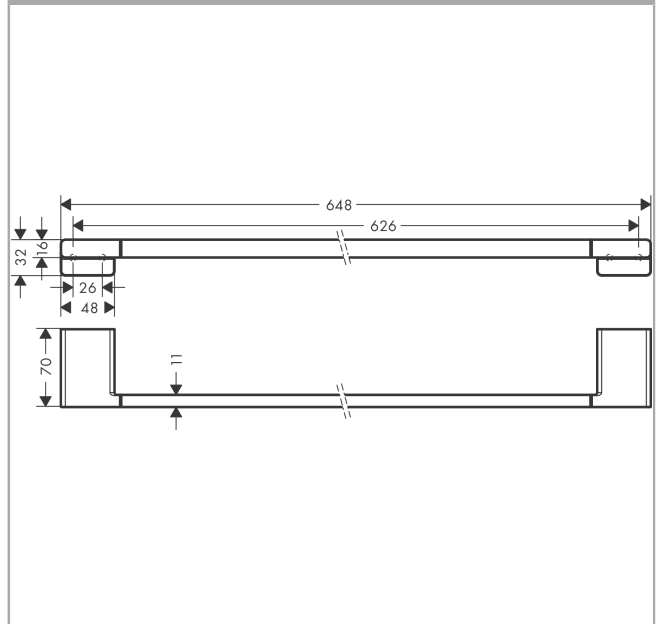

AddStoris
Bath towel rail
 Surfaces: **Matt Black** Article Number: **41747670**

Description

product features

- wall-mounted
- material: metal
- material holder: metal
- length: 648 mm
- with mounting material
- concealed fastening
- drilling distance: 626 mm
- diameter drill hole: 6 mm

Design awards

reddot winner 2021

Product image

Scale drawing

AddStoris
Bath towel rail
Surfaces: **Matt Black** Article Number: **41747670**

Exploded Drawing

Year of production: >04/21

AddStoris
Bath towel rail
 Surfaces: **Matt Black** Article Number: **41747670**

Spare part list

Year of production: >04/21

Pos.	Description	Article Number	Price	PU
1	mounting set	40915000	-	1