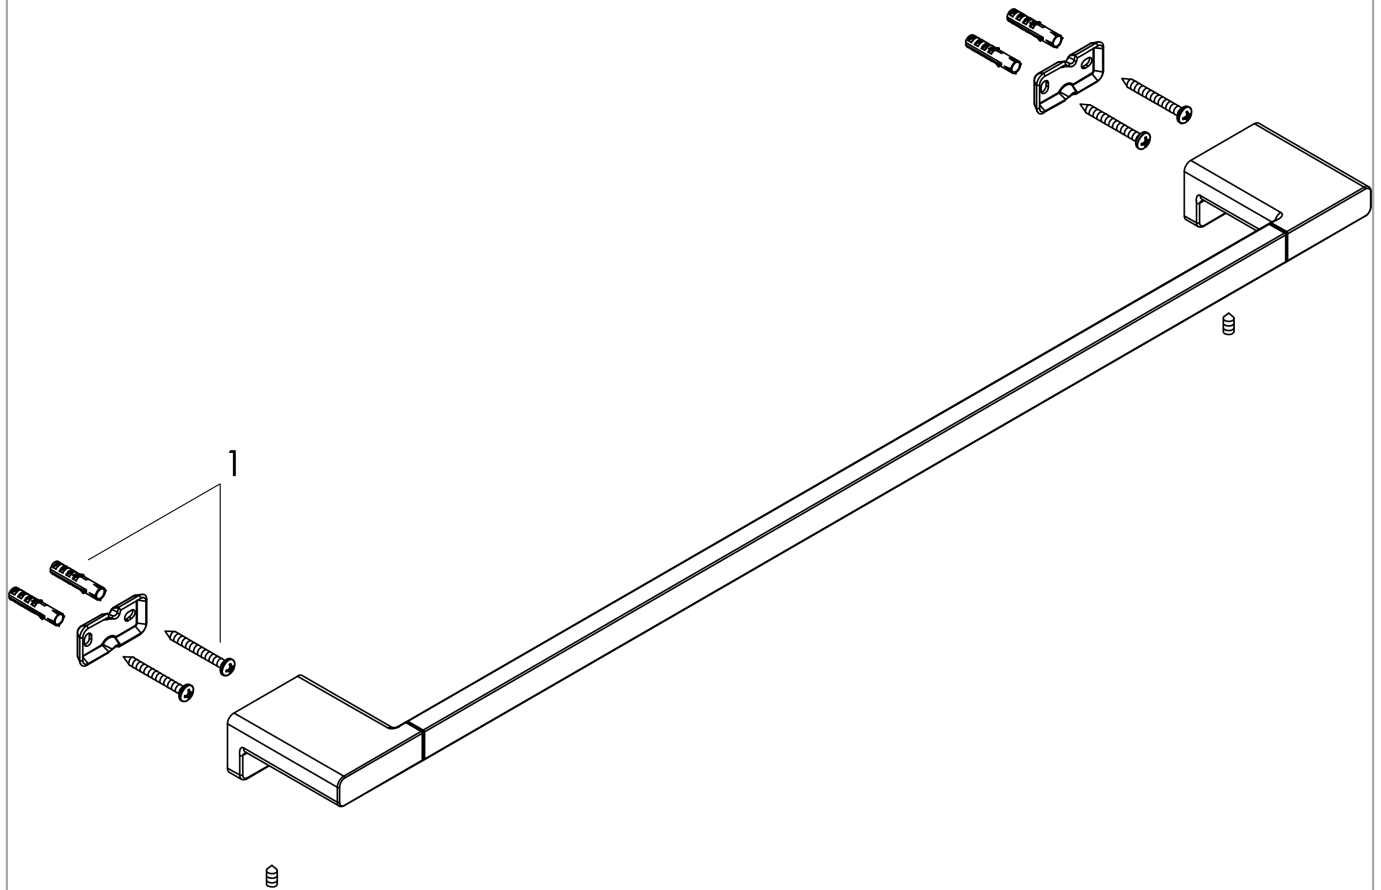

AddStoris
Bath towel rail
 Surfaces: **Matt Black** Article Number: **41747670**

Description

product features

- wall-mounted
- material: metal
- material holder: metal
- length: 648 mm
- with mounting material
- concealed fastening
- drilling distance: 626 mm
- diameter drill hole: 6 mm

Design awards

reddot winner 2021

Product image

Scale drawing

AddStoris
Bath towel rail
Surfaces: **Matt Black** Article Number: **41747670**

Exploded Drawing

Year of production: >04/21

AddStoris
Bath towel rail
 Surfaces: **Matt Black** Article Number: **41747670**